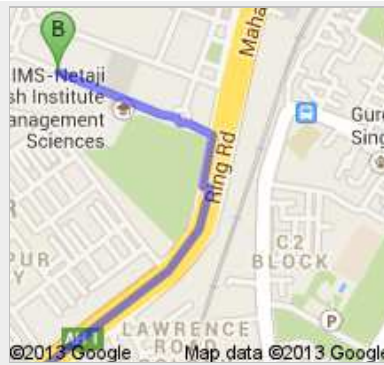

Directions to Unknown road
14.3 km – about 20 mins

 Dhaura Kuan, New Delhi, Delhi

1. Head **south**
 Restricted-usage road

go 74 m
 total 74 m

 2. Turn left
 toward Makarpura
 Restricted-usage road

go 45 m
 total 120 m

 3. Turn left onto **Makarpura**

go 170 m
 total 290 m

 4. Take the slip road to **Mahatma Gandhi Rd/Ring Rd**

go 160 m
 total 450 m

6. Keep left at the fork and merge onto Mahatma Gandhi Rd/Ring Rd
 Drive along **Dhaura Kuan Enclave I** (on the left for 500 m)

go 13.3 km
 total 13.8 km

7. Turn left

go 18 m
 total 13.8 km

8. Turn right

go 120 m
 total 13.9 km

9. Take the 1st left
 Go through 1 roundabout

go 400 m
 total 14.3 km

 Unknown road

These directions are for planning purposes only. You may find that construction projects, traffic, weather, or other events may cause conditions to differ from the map results, and you should plan your route accordingly. You must obey all signs or notices regarding your route.