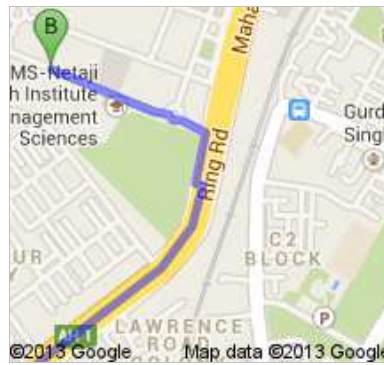

Directions to Unknown road
14.3 km – about 20 mins

 Dhaura Kuan, New Delhi, Delhi

1. Head **south**
 Restricted-usage road

go 74 m
 total 74 m

 2. Turn left
 toward Makarpura
 Restricted-usage road

go 45 m
 total 120 m

 3. Turn left onto **Makarpura**

go 170 m
 total 290 m

 4. Take the slip road to **Mahatma Gandhi Rd/Ring Rd**

go 160 m
 total 450 m

6. Keep left at the fork and merge onto Mahatma Gandhi Rd/Ring Rd
 Drive along **Dhaura Kuan Enclave I** (on the left for 500 m)

go 13.3 km
 total 13.8 km

7. Turn left

go 18 m
 total 13.8 km

8. Turn right

go 120 m
 total 13.9 km

9. Take the 1st left
 Go through 1 roundabout

go 400 m
 total 14.3 km

 Unknown road