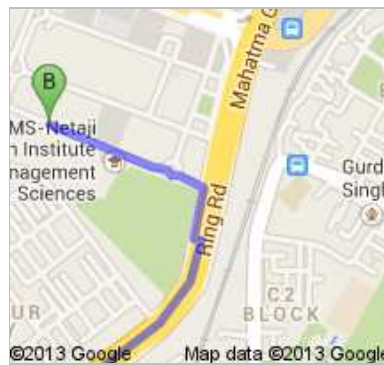

Directions to Unknown road
14.3 km – about 20 mins

 Dhaura Kuan, New Delhi, Delhi

1. Head **south**
 Restricted-usage road

go 74 m
 total 74 m

 2. Turn left
 toward Makarpura
 Restricted-usage road

go 45 m
 total 120 m

 3. Turn left onto **Makarpura**

go 170 m
 total 290 m

 4. Take the slip road to **Mahatma Gandhi Rd/Ring Rd**

go 160 m
 total 450 m

6. Keep left at the fork and merge onto Mahatma Gandhi Rd/Ring Rd
 Drive along **Dhaura Kuan Enclave I** (on the left for 500 m)

go 13.3 km
 total 13.8 km

7. Turn left

go 18 m
 total 13.8 km

8. Turn right

go 120 m
 total 13.9 km

9. Take the 1st left
 Go through 1 roundabout

go 400 m
 total 14.3 km

 Unknown road