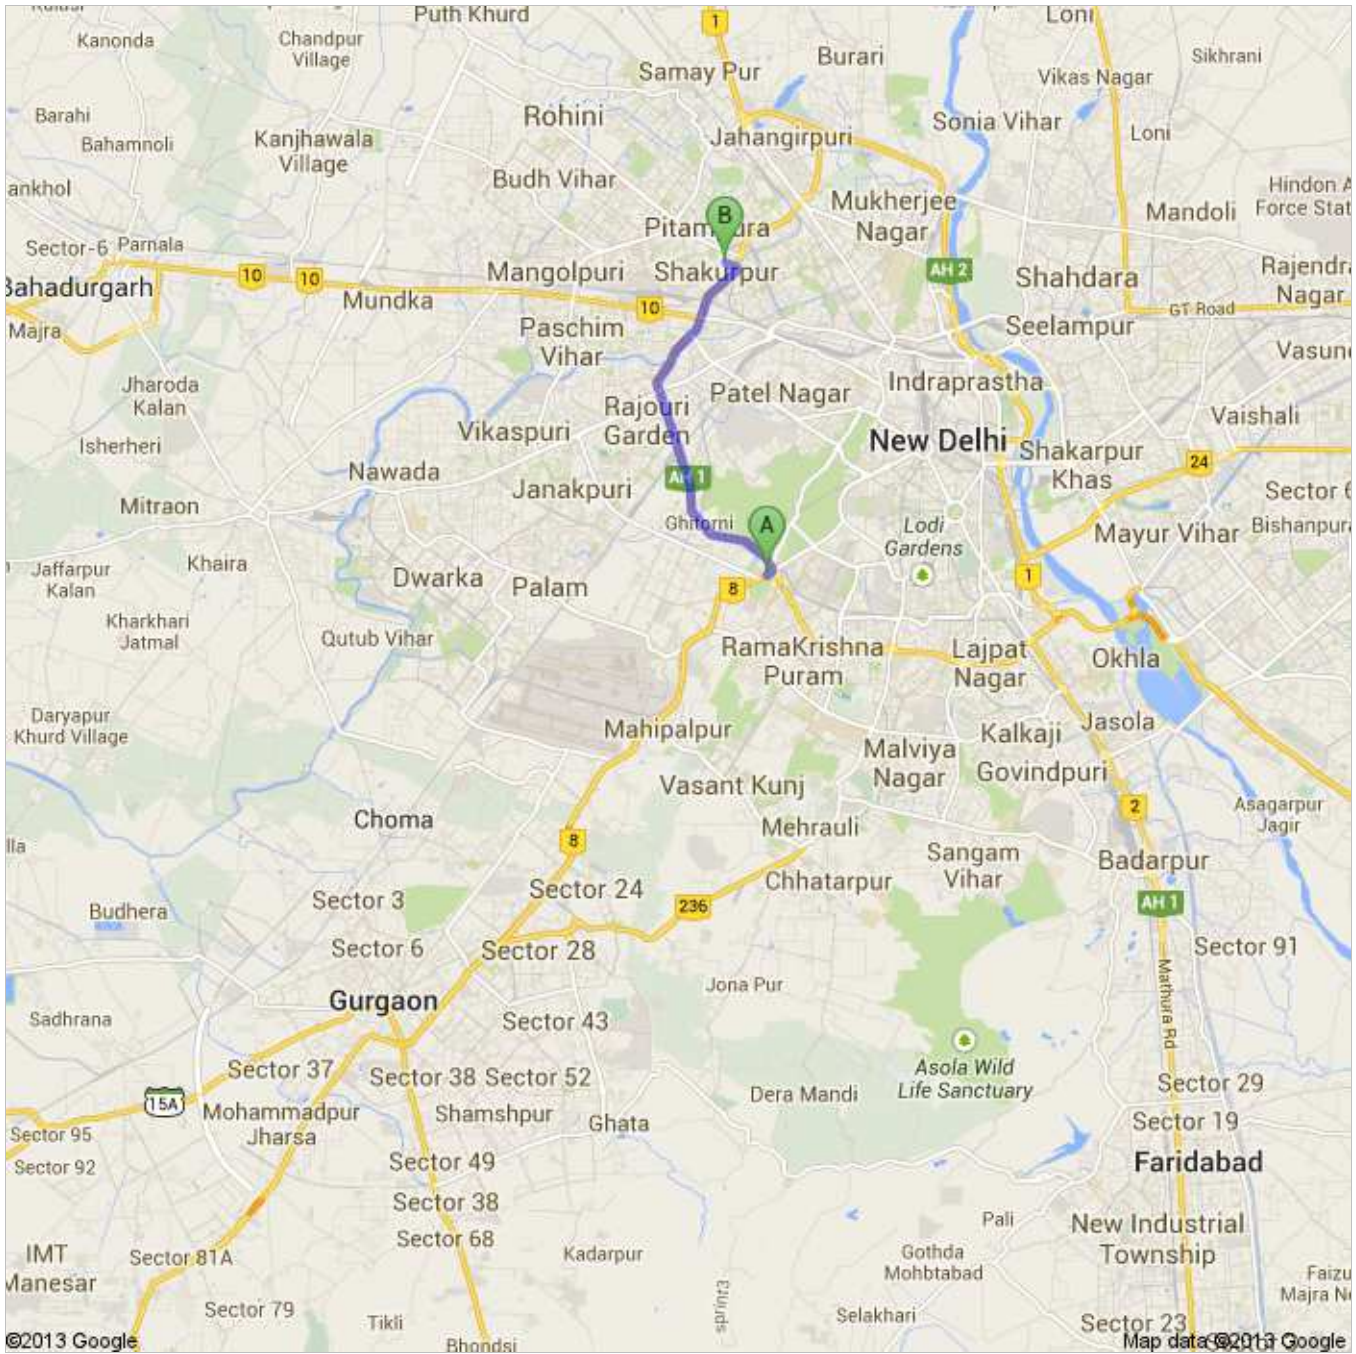

Directions to Unknown road
14.3 km – about 20 mins

 Dhaura Kuan, New Delhi, Delhi

1. Head **south**
 Restricted-usage road

go 74 m
 total 74 m

 2. Turn left
 toward Makarpura
 Restricted-usage road

go 45 m
 total 120 m

 3. Turn left onto **Makarpura**

go 170 m
 total 290 m

 4. Take the slip road to **Mahatma Gandhi Rd/Ring Rd**

go 160 m
 total 450 m

6. Keep left at the fork and merge onto Mahatma Gandhi Rd/Ring Rd
 Drive along **Dhaura Kuan Enclave I** (on the left for 500 m)

go 13.3 km
 total 13.8 km

7. Turn left

go 18 m
 total 13.8 km

8. Turn right

go 120 m
 total 13.9 km

9. Take the 1st left
 Go through 1 roundabout

go 400 m
 total 14.3 km

 Unknown road